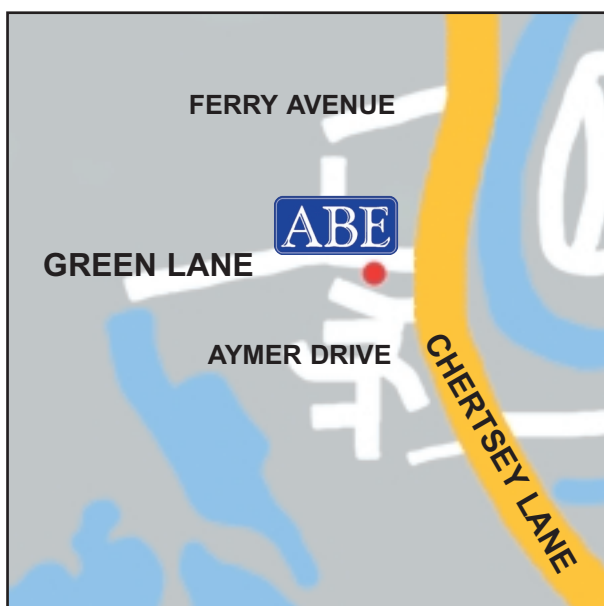

ABE (UK) LTD

The Lodge, Green Lane, Staines, Middlesex, TW18 3LX

tel: +44 (0)1784 466880 fax: +44 (0)1784 453300

e-mail: staines@abe.co.uk

www.abe.co.uk

FROM M25 JUNCTION 11:

Follow sign to Chertsey (dual carriageway) to large roundabout and take first exit.

At traffic lights (about 100yds) turn left; follow road across two mini roundabouts and traffic lights to roundabout, go straight across roundabout and at the next roundabout turn right (sign to Thorpe Park).

Go straight across next roundabout into Chertsey Lane; after about 800yds two shops will come up on your left hand side, at shops turn left into Green Lane and ABE is the next building after Parrymore's on the left about 50yds.

FROM M25 JUNCTION 13:

Come off motorway to roundabout go around until last exit (sign M25 Gatwick and Thorpe Park) BUT STAY LEFT don't go on M25, the road bears left and traffic will join from the right.