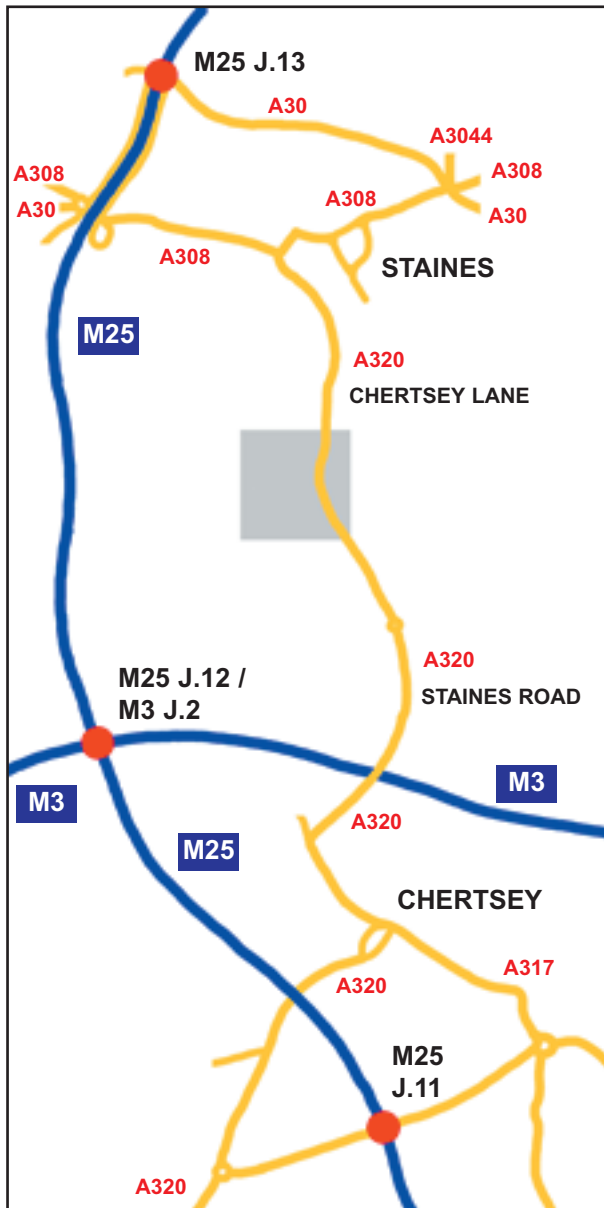

ABE (UK) LTD

The Lodge, Green Lane, Staines, Middlesex, TW18 3LX

tel: +44 (0)1784 466880 fax: +44 (0)1784 453300

e-mail: staines@abe.co.uk

www.abe.co.uk

FROM M25 JUNCTION 11:

Follow sign to Chertsey (dual carriageway) to large roundabout and take first exit.

At traffic lights (about 100yds) turn left; follow road across two mini roundabouts and traffic lights to roundabout, go straight across roundabout and at the next roundabout turn right (sign to Thorpe Park).

Go straight across next roundabout into Chertsey Lane; after about 800yds two shops will come up on your left hand side, at shops turn left into Green Lane and ABE is the next building after Parrymore's on the left about 50yds.

FROM M25 JUNCTION 13:

Come off motorway to roundabout go around until last exit (sign M25 Gatwick and Thorpe Park) BUT STAY LEFT don't go on M25, the road bears left and traffic will join from the right.

At next roundabout, take last exit (sign Staines & Thorpe Park) follow road to major roundabout take second exit (sign Thorpe Park) into Chertsey Lane.

After about 3/4 of a mile, a Total Garage will come up on your right hand side and 100yds after the garage on the right is Green Lane. ABE is the next building after Parrymore's on the left about 50yds.